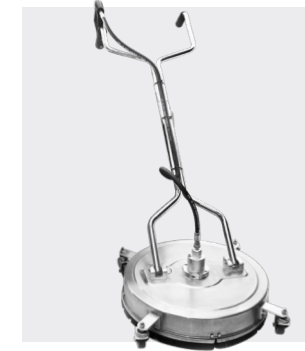

Plus...

22" Flat Surface Cleaner

Flat surface
cleaner for patios
& Driveways

WEB EXCLUSIVE
12 MONTHS
Manufacturers' Warranty

30 DAYS
Money back Guarantee

SPEEDY
Free Delivery

T: 01604 968700 | E: info@spinaclean.co.uk