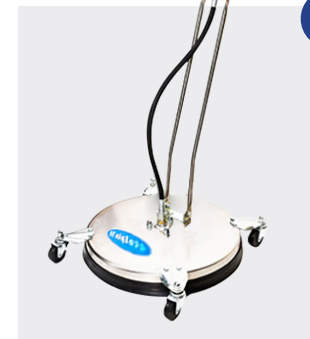

Plus...

Eco Spin 12